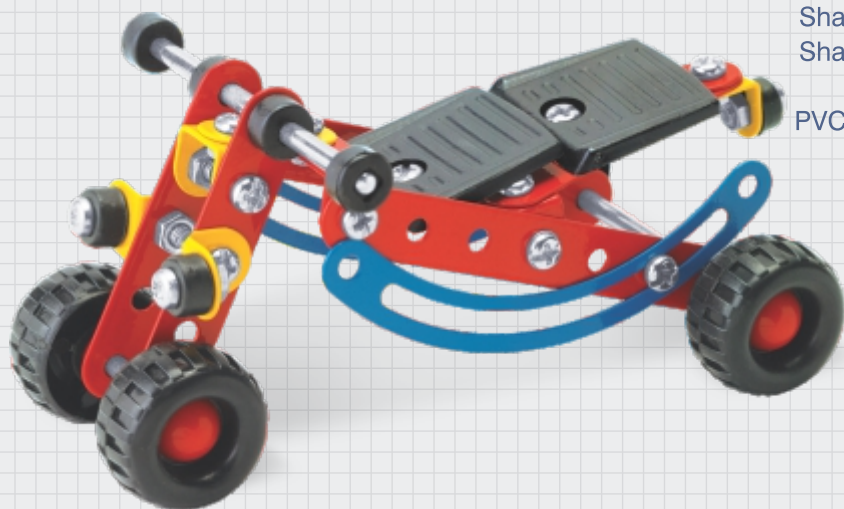

2HB-2
5H-2
Seat-2
Seat support-1
6mm Screw-6
Nuts-6

STEP 3

2HB-1
5H-2
Steering wheel-1
6mm Screw-5
Nuts-4

STEP 4

2HB-1
Shaft 80mm-2
PVC Washer-6
Shaft 40mm-1
Wheels-4

MODEL 2

STEP 1

- 5H-2
- 2HB-2
- 2H-1
- 3HB-1
- Nuts-7
- 6mm Screw-5
- PVC Washer-6
- Shaft 80mm-1
- 10mm Screw-2

STEP 2

- 2HB-1
- 5H-2
- 7H-2
- 5HB-2
- HR1-2
- 6mm Screw-9
- Nuts-9

STEP 3A

- 2H-1
- Seat-2
- PVC Washer-1
- 10mm Screw-1
- 6mm Screw-4
- Metal Washer-1
- Nuts-5

STEP 3B

MODEL 2

STEP 4

Shaft 40mm-1
Shaft 80mm-1
Wheel-4
PVC Washer-2