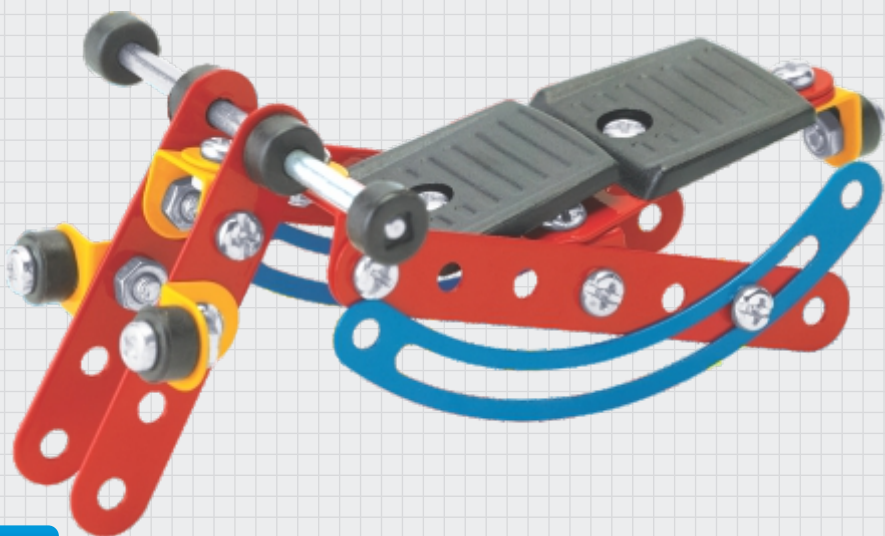

2HB-2
5H-2
Seat-2
Seat support-1
6mm Screw-6
Nuts-6

STEP 3

2HB-1
5H-2
Steering wheel-1
6mm Screw-5
Nuts-4

STEP 4

2HB-1
Shaft 80mm-2
PVC Washer-6
Shaft 40mm-1
Wheels-4

MODEL 2

STEP 1

- 5H-2
- 2HB-2
- 2H-1
- 3HB-1
- Nuts-7
- 6mm Screw-5
- PVC Washer-6
- Shaft 80mm-1
- 10mm Screw-2

STEP 2

- 2HB-1
- 5H-2
- 7H-2
- 5HB-2
- HR1-2
- 6mm Screw-9
- Nuts-9

STEP 3A

- 2H-1
- Seat-2
- PVC Washer-1
- 10mm Screw-1
- 6mm Screw-4
- Metal Washer-1
- Nuts-5

STEP 3B

MODEL 2

STEP 4

Shaft 40mm-1
Shaft 80mm-1
Wheel-4
PVC Washer-2