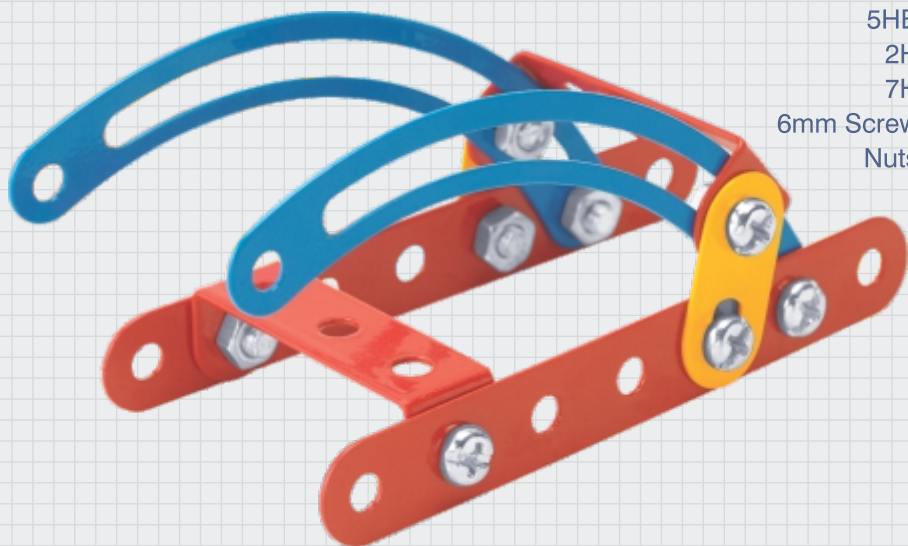

MEC-O-TEC

METAL CONSTRUCTION SET **SET 1**

Get Creative Get Constructive

5 MODELS

95 PIECES

3+ AGE

Making Dreams come true!

MODEL 1

STEP 1

HR1-2

5H-2

2H-2

7H-2

6mm Screw-8

Nuts-8

STEP 2

2HB-2
5H-2
Seat-2
Seat support-1
6mm Screw-6
Nuts-6

STEP 3

2HB-1
5H-2
Steering wheel-1
6mm Screw-5
Nuts-4

STEP 4

2HB-1
Shaft 80mm-2
PVC Washer-6
Shaft 40mm-1
Wheels-4

MODEL 2

STEP 1

- 5H-2
- 2HB-2
- 2H-1
- 3HB-1
- Nuts-7
- 6mm Screw-5
- PVC Washer-6
- Shaft 80mm-1
- 10mm Screw-2

STEP 2

- 2HB-1
- 5H-2
- 7H-2
- 5HB-2
- HR1-2
- 6mm Screw-9
- Nuts-9

STEP 3A

- 2H-1
- Seat-2
- PVC Washer-1
- 10mm Screw-1
- 6mm Screw-4
- Metal Washer-1
- Nuts-5

STEP 3B

MODEL 2

STEP 4

Shaft 40mm-1
Shaft 80mm-1
Wheel-4
PVC Washer-2