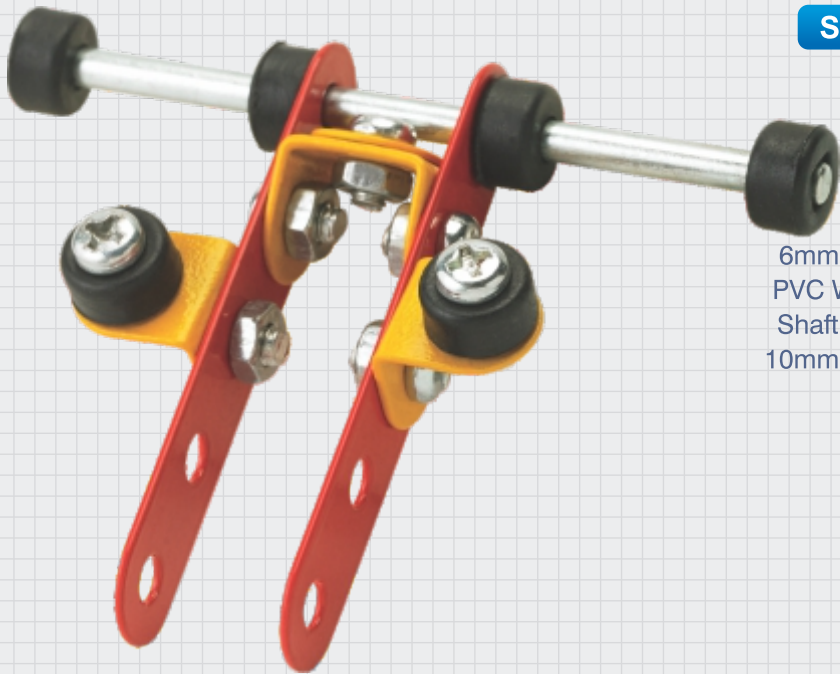

2HB-2
5H-2
Seat-2
Seat support-1
6mm Screw-6
Nuts-6

STEP 3

2HB-1
5H-2
Steering wheel-1
6mm Screw-5
Nuts-4

STEP 4

2HB-1
Shaft 80mm-2
PVC Washer-6
Shaft 40mm-1
Wheels-4

MODEL 2

STEP 1

- 5H-2
- 2HB-2
- 2H-1
- 3HB-1
- Nuts-7
- 6mm Screw-5
- PVC Washer-6
- Shaft 80mm-1
- 10mm Screw-2

STEP 2

- 2HB-1
- 5H-2
- 7H-2
- 5HB-2
- HR1-2
- 6mm Screw-9
- Nuts-9

STEP 3A

- 2H-1
- Seat-2
- PVC Washer-1
- 10mm Screw-1
- 6mm Screw-4
- Metal Washer-1
- Nuts-5

STEP 3B

MODEL 2

STEP 4

Shaft 40mm-1
Shaft 80mm-1
Wheel-4
PVC Washer-2