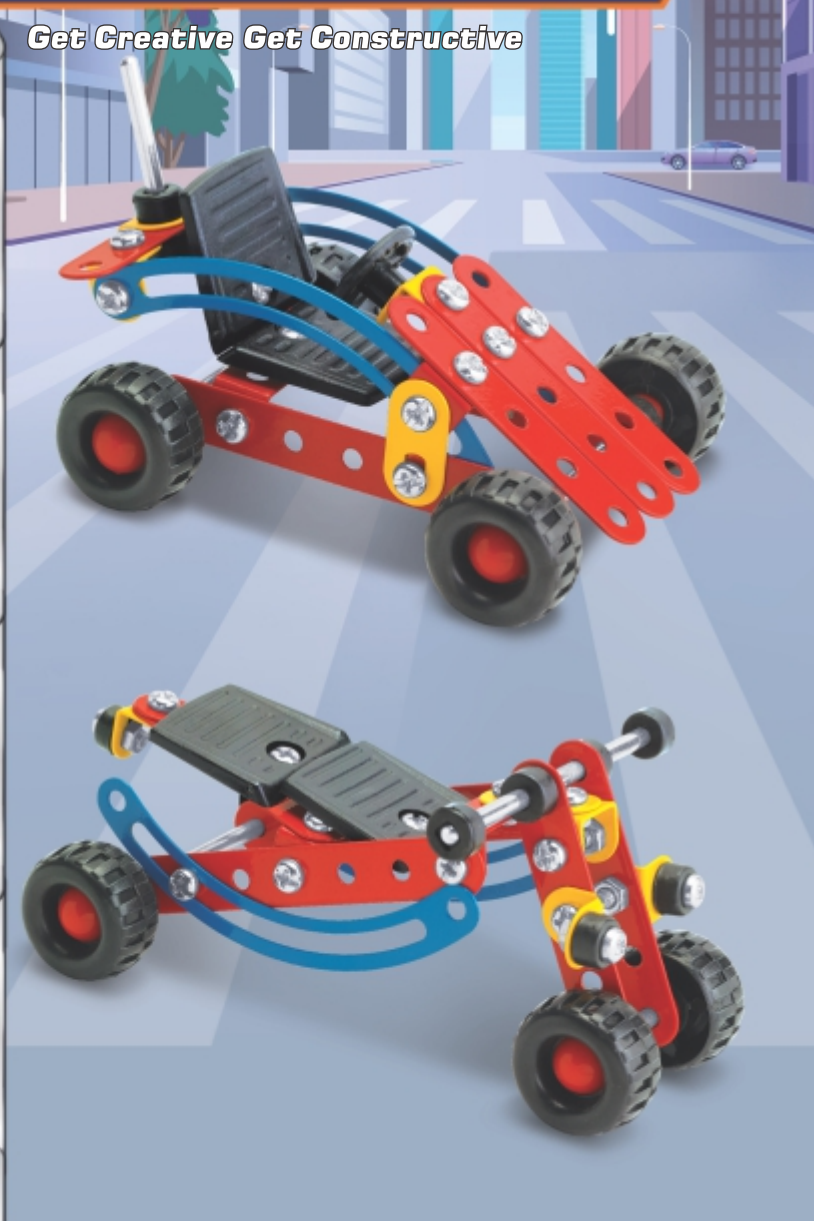

MEC-O-TEC

METAL CONSTRUCTION SET **SET 1**

Get Creative Get Constructive

5 MODELS

95 PIECES

3+ AGE

Making Dreams come true!

MODEL 1

STEP 1

HR1-2

5H-2

2H-2

7H-2

6mm Screw-8

Nuts-8

STEP 2

2HB-2
5H-2
Seat-2
Seat support-1
6mm Screw-6
Nuts-6

STEP 3

2HB-1
5H-2
Steering wheel-1
6mm Screw-5
Nuts-4

STEP 4

2HB-1
Shaft 80mm-2
PVC Washer-6
Shaft 40mm-1
Wheels-4

MODEL 2

STEP 1

- 5H-2
- 2HB-2
- 2H-1
- 3HB-1
- Nuts-7
- 6mm Screw-5
- PVC Washer-6
- Shaft 80mm-1
- 10mm Screw-2