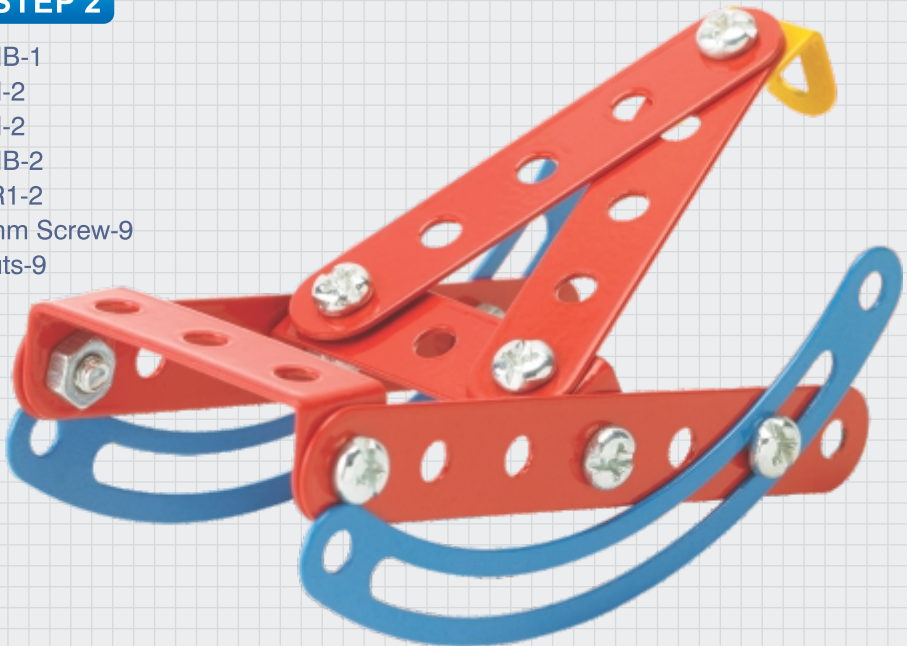

2HB-2
5H-2
Seat-2
Seat support-1
6mm Screw-6
Nuts-6

STEP 3

2HB-1
5H-2
Steering wheel-1
6mm Screw-5
Nuts-4

STEP 4

2HB-1
Shaft 80mm-2
PVC Washer-6
Shaft 40mm-1
Wheels-4

MODEL 2

STEP 1

- 5H-2
- 2HB-2
- 2H-1
- 3HB-1
- Nuts-7
- 6mm Screw-5
- PVC Washer-6
- Shaft 80mm-1
- 10mm Screw-2

STEP 2

- 2HB-1
- 5H-2
- 7H-2
- 5HB-2
- HR1-2
- 6mm Screw-9
- Nuts-9

STEP 3A

- 2H-1
- Seat-2
- PVC Washer-1
- 10mm Screw-1
- 6mm Screw-4
- Metal Washer-1
- Nuts-5

STEP 3B

MODEL 2

STEP 4

Shaft 40mm-1
Shaft 80mm-1
Wheel-4
PVC Washer-2