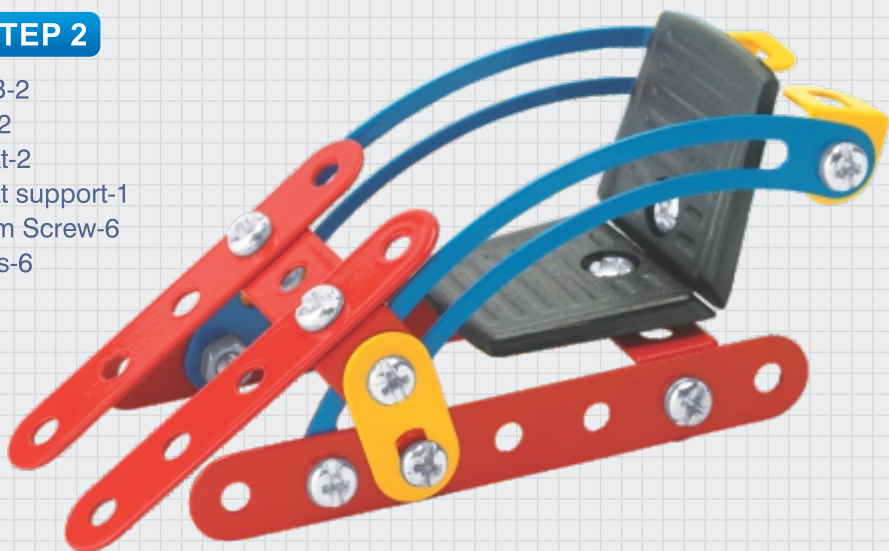

MEC-O-TEC

METAL CONSTRUCTION SET **SET 1**

Get Creative Get Constructive

5 MODELS

95 PIECES

3+ AGE

Making Dreams come true!

MODEL 1

STEP 1

HR1-2

5H-2

2H-2

7H-2

6mm Screw-8

Nuts-8

STEP 2

2HB-2
5H-2
Seat-2
Seat support-1
6mm Screw-6
Nuts-6

STEP 3

2HB-1
5H-2
Steering wheel-1
6mm Screw-5
Nuts-4

STEP 4

2HB-1
Shaft 80mm-2
PVC Washer-6
Shaft 40mm-1
Wheels-4

MODEL 2

STEP 1

- 5H-2
- 2HB-2
- 2H-1
- 3HB-1
- Nuts-7
- 6mm Screw-5
- PVC Washer-6
- Shaft 80mm-1
- 10mm Screw-2

STEP 2

- 2HB-1
- 5H-2
- 7H-2
- 5HB-2
- HR1-2
- 6mm Screw-9
- Nuts-9

STEP 3A

- 2H-1
- Seat-2
- PVC Washer-1
- 10mm Screw-1
- 6mm Screw-4
- Metal Washer-1
- Nuts-5

STEP 3B

MODEL 2

STEP 4

Shaft 40mm-1
Shaft 80mm-1
Wheel-4
PVC Washer-2