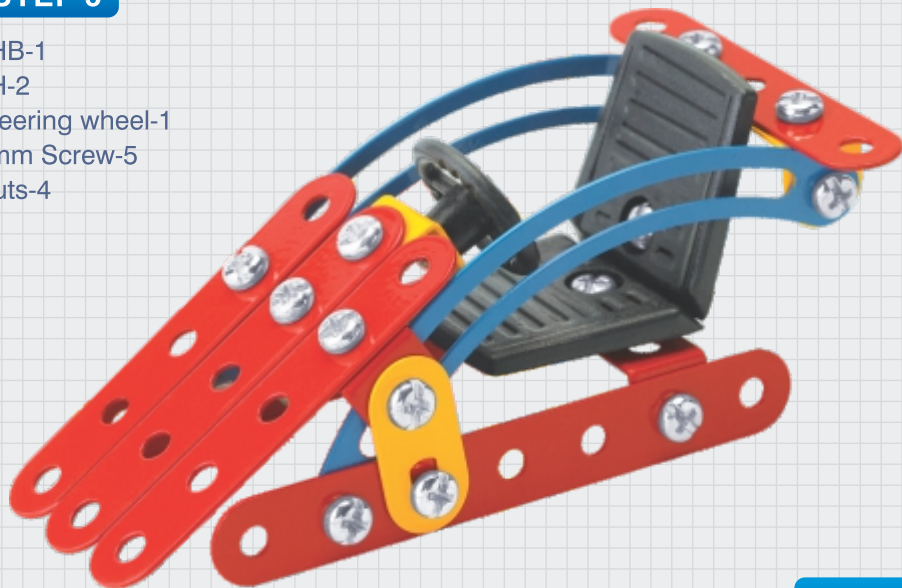

MEC-O-TEC

METAL CONSTRUCTION SET **SET 1**

Get Creative Get Constructive

5 MODELS

95 PIECES

3+ AGE

Making Dreams come true!

MODEL 1

STEP 1

HR1-2

5H-2

2H-2

7H-2

6mm Screw-8

Nuts-8

STEP 2

2HB-2
5H-2
Seat-2
Seat support-1
6mm Screw-6
Nuts-6

STEP 3

2HB-1
5H-2
Steering wheel-1
6mm Screw-5
Nuts-4

STEP 4

2HB-1
Shaft 80mm-2
PVC Washer-6
Shaft 40mm-1
Wheels-4

MODEL 2

STEP 1

- 5H-2
- 2HB-2
- 2H-1
- 3HB-1
- Nuts-7
- 6mm Screw-5
- PVC Washer-6
- Shaft 80mm-1
- 10mm Screw-2

STEP 2

- 2HB-1
- 5H-2
- 7H-2
- 5HB-2
- HR1-2
- 6mm Screw-9
- Nuts-9

STEP 3A

- 2H-1
- Seat-2
- PVC Washer-1
- 10mm Screw-1
- 6mm Screw-4
- Metal Washer-1
- Nuts-5

STEP 3B

MODEL 2

STEP 4

Shaft 40mm-1
Shaft 80mm-1
Wheel-4
PVC Washer-2